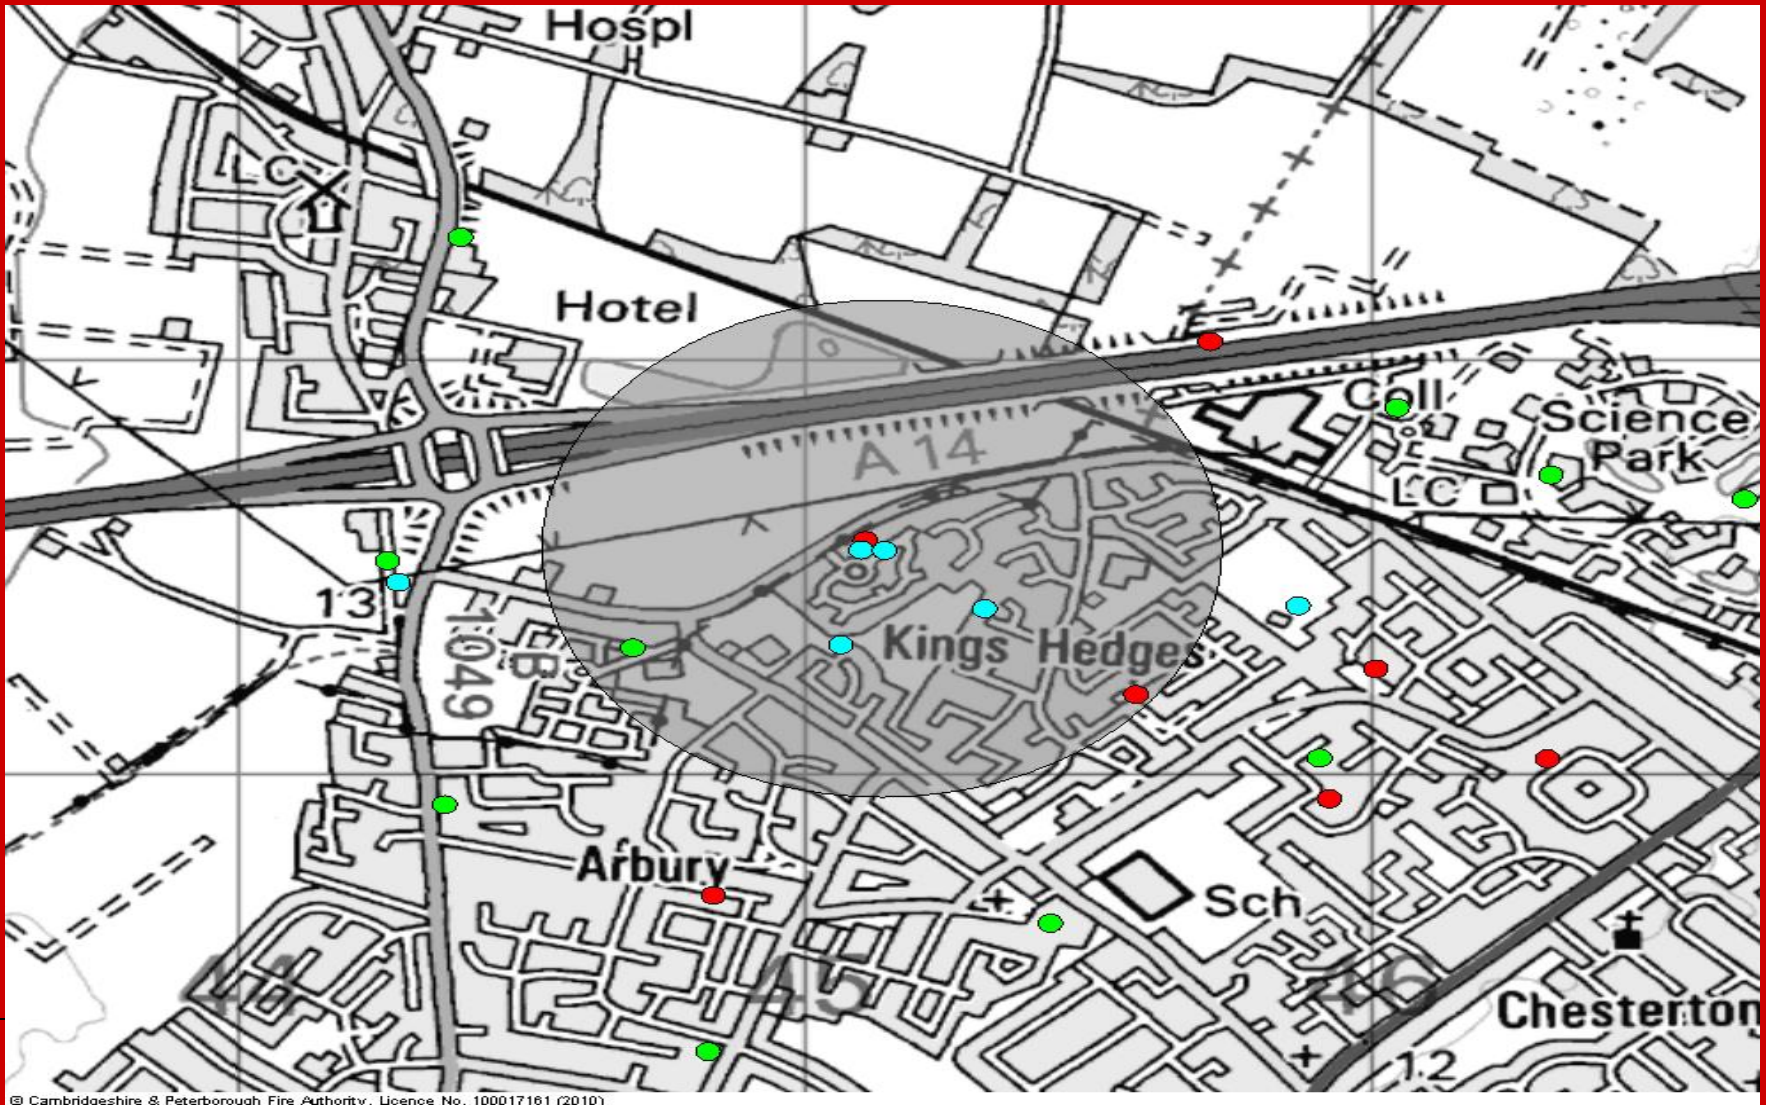

© Cambridgeshire & Peterborough Fire Authority. Licence No. 100017161 (2010)

PREVENTING PROTECTING RESPONDING

BIN FIRE RISKS

Ward	FIRES
Arbury	8
Kings Hedges	10
East Chesterton	14
West Chesterton	15

Ward	Deliberate
Arbury	4
Kings Hedges	8
East Chesterton	12
West Chesterton	8